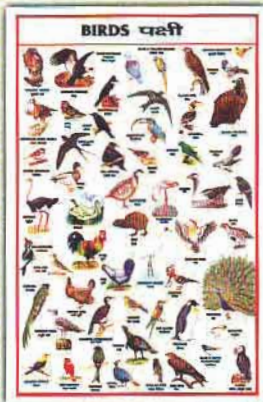

SPECIAL CHARTS FOR CHILDREN

- CC01 Animals
- CC02 Pet Animals
- CC03 Birds
- CC04 Wild Animals
- CC05 Vegetables
- CC06 Fruits
- CC07 Symbols of Unity
- CC08 Flowers
- CC09 Great Wonders of the World
- CC10 Means of Transport

Small Size 50 x 75 cm

- CC11 Road Traffic Signs
- CC12 Health Rules
- CC13 Parts of the Body
- CC14 Flags of all Nations
- CC15 Historical Building
- CC16 Temples of India
- CC17 Good Manners
- CC18 Good Habits
- CC19 Festivals of India

Each Rs. 70.00

Large Size 70 x 100 cm

- CC51 Animals
- CC52 Birds
- CC53 Vegetables
- CC54 Fruits
- CC55 Flowers
- CC56 Great Wonders of the world

- CC57 Means of Transport
- CC58 Road Traffic Signs
- CC59 Parts of Body
- CC60 Flags of all Nations

Each Rs. 115.00

MORAL STORY CHARTS

Each Chart size 50 x 75 cm (Laminated) (English & Hindi Combined)

- MS01 Thirsty Crow
- MS02 Hare & the Lion (K M Ta Te)
- MS03 Greedy Dog (K M Ta Te)
- MS04 Monkey & Hawk
- MS05 Hare & the Tortoise (K M Ta Te)
- MS06 Fox & the Crow (K M Ta Te)
- MS07 Grapes are Sour
- MS08 Unity is Strength (K M Ta Te)
- MS09 Who will bell the Cat (K M Ta Te)
- MS10 Lion & the Mouse (K M Ta Te)
- MS11 Hen that laid Golden Eggs
- MS12 Selfish Friendship (K M Ta Te)
- MS13 Wolf & the lamb (K M Ta Te)
- MS14 United we stand, Divided we fall
- MS15 The Ant & the Dove (K M Ta Te)
- MS16 Live & let Live
- MS17 Two Cats & the Monkey (K M Ta Te)
- MS18 Shepherd Boy (K M Ta Te)