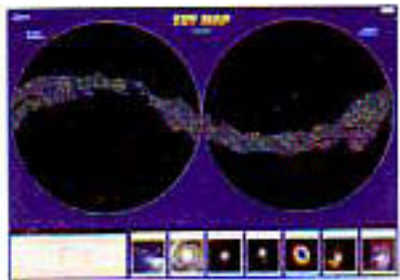

A beautiful poster of our own milky way galaxy. Grand side view of milky way taken by orbiting infrared observatory known as WMAP.

AC004 SOLAR VIEW GOGGLES each Rs. 190/-

A USA Certified imported film goggle to view sun. Especially made for the protection of eyes and useful to watch solar eclipses.

HUBBARD Transparent (U.S.A. MADE) Celestial Globe

HU001 Size 30cm dia. this is a large size globe of the celestial system showing the location of various stars and other celestial bodies. It clearly shows the milky way and has a built in earth inside the globe. Complete with stand each Rs. 9900/-

CELESTIAL GLOBE: RICO Italy made illuminated Globe

GL021 Latin text shows all th Celestial features Complete with meridian and base Dia 30 cms each Rs. 4180/-

NEW

SOLAR SYSTEM AUTOMATIC REVOLVING WITH CD

GE020 Cyber Sky CD ROM Program is an exciting, entertaining, and educational astronomy program that transforms your personal computer into your personal planetarium, Illuminated Sun (9) Planets including Sun, Mercury, Venus, Earth, Mars Jupiter, Saturn, Uranus, Neptune and Pluto. Automatic Rotation, Voice Interactive each Rs. 3250/-