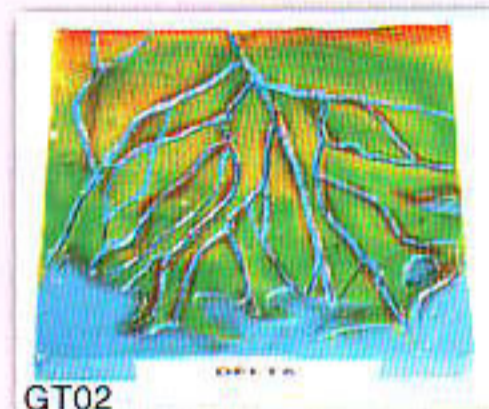

Any one model

Made of Fibre Glass

Made of Fibre Glass

each Rs. 270.00

each Rs. 810.00

- GT16. Estuary
- GT17. Gulf
- GT18. Confluence
- GT19. Concave & convex slopes
- GT20. Undulating slopes

GT02

MODELS OF DAMS (Made Of Plastic)

- MD01 Bhakra Dam Size 80 x 40 cm Rs. 1550.00
- MD02 Hirakud Dam Size 79 x 60 cm Rs. 2025.00
- MD03 Tungabhadra Size 80 x 40 cm Rs. 1550.00

- MD04 Rihand Size 80 x 40 cm Rs. 1550.00
- MD05 Damodar Valley Size 80 x 40 cm Rs. 1550.00